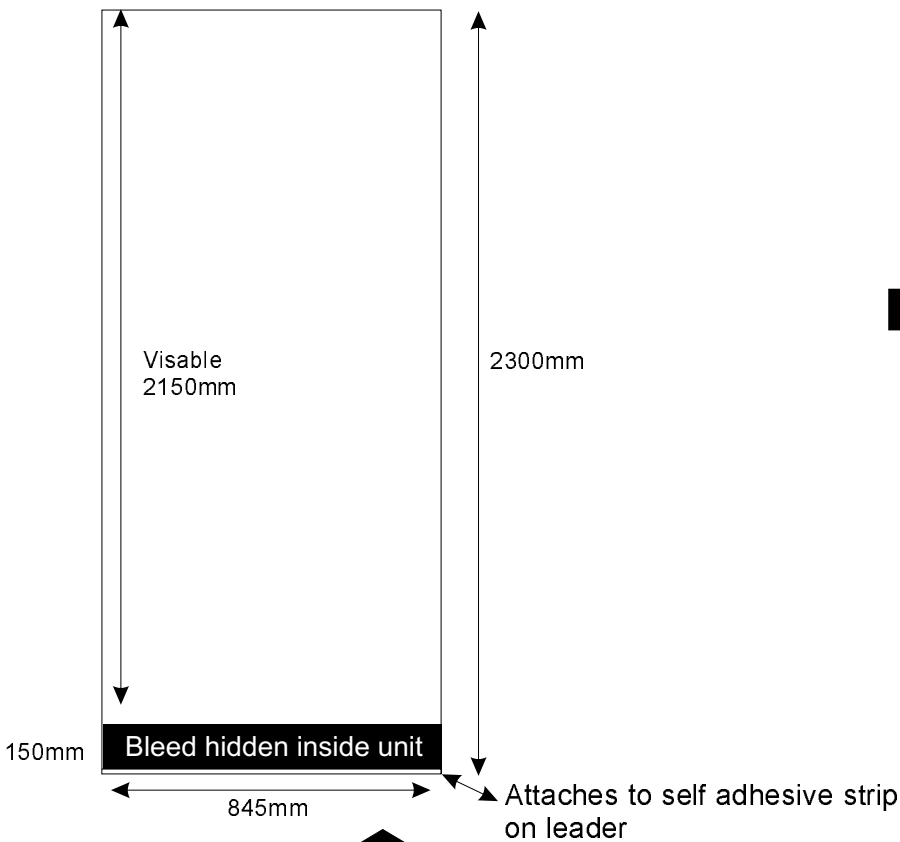

## Specifications

Weight Rolla I 5.8kg  
Weight Rolla II 8kg

base dimension

graphic size

Graphic sizes

carton

- Suitable for PVC banners or spotlight material\*.
- To change graphics see separate "changing graphics instruction" sheet available at [www.expolite.com](http://www.expolite.com)
- **Warning** do not remove the pin before fitting a graphic