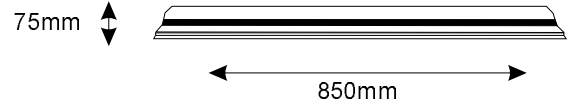

## Specifications

Weight Rolla I 5.8kg  
Weight Rolla II 8kg

base dimension

graphic size

Graphic sizes

carton

- Suitable for PVC banners or spotlight material\*.
- To change graphics see separate "changing graphics instruction" sheet available at [www.expolite.com](http://www.expolite.com)
- **Warning** do not remove the pin before fitting a graphic