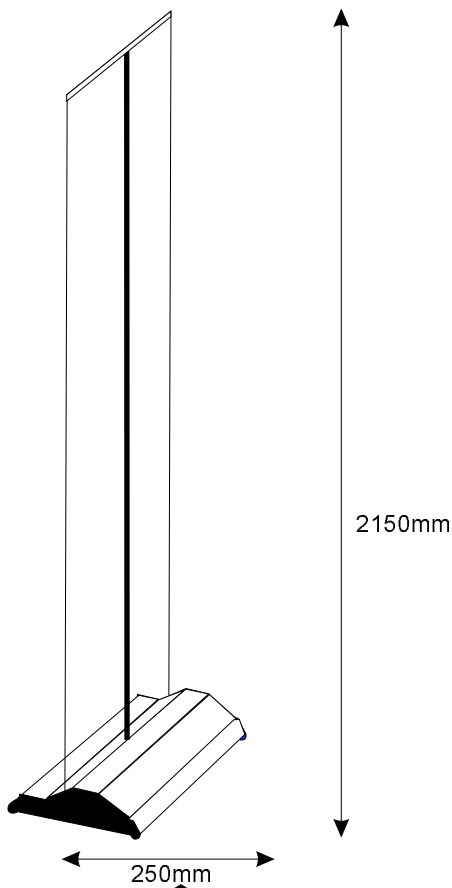

## Specifications

Weight Rolla I 5.8kg  
Weight Rolla II 8kg

base dimension

graphic size

Graphic sizes

carton

- Suitable for PVC banners or spotlight material\*.
- To change graphics see separate "changing graphics instruction" sheet available at [www.expolite.com](http://www.expolite.com)
- **Warning** do not remove the pin before fitting a graphic