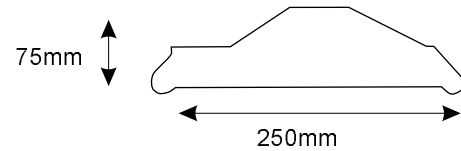

## Specifications

Weight Rolla I 5.8kg  
Weight Rolla II 8kg

base dimension

graphic size

Graphic sizes

carton

- Suitable for PVC banners or spotlight material\*.
- To change graphics see separate "changing graphics instruction" sheet available at [www.expolite.com](http://www.expolite.com)
- **Warning** do not remove the pin before fitting a graphic