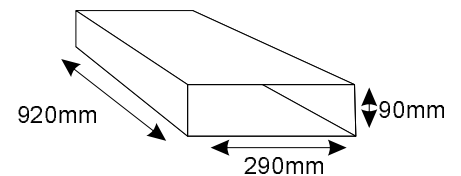

## Specifications

Weight Rolla I 5.8kg  
Weight Rolla II 8kg

base dimension

graphic size

Graphic sizes

carton

- Suitable for PVC banners or spotlight material\*.
- To change graphics see separate "changing graphics instruction" sheet available at [www.expolite.com](http://www.expolite.com)
- **Warning** do not remove the pin before fitting a graphic