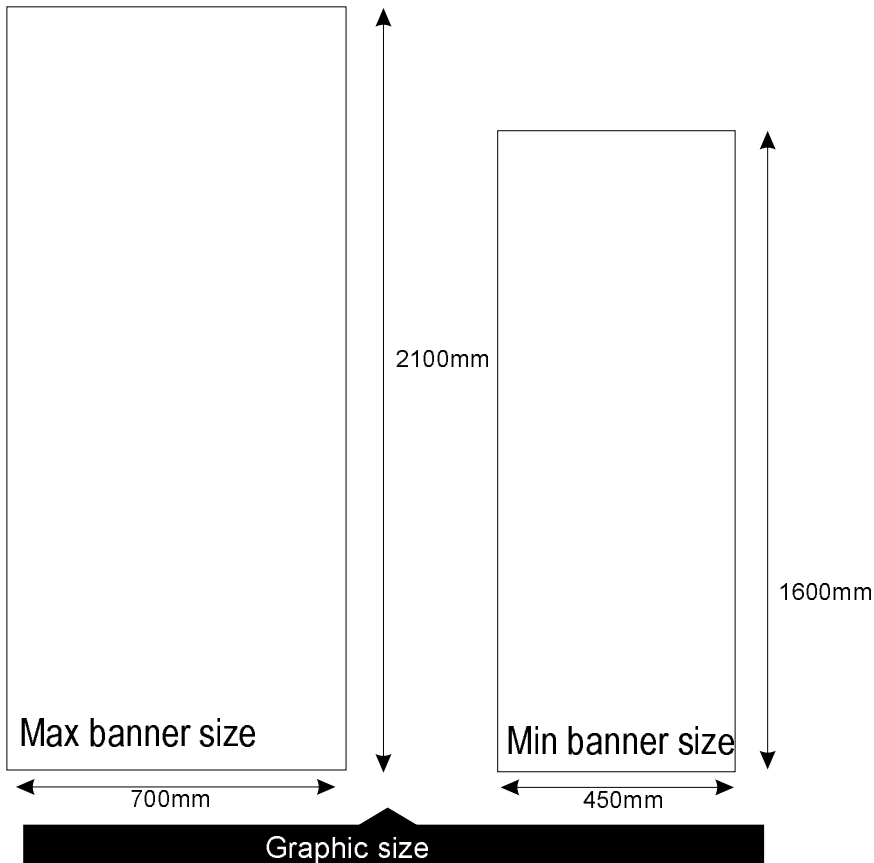

Y-BAND

outdoor

Specifications

Base dimension

Carton

Weight base empty 4.5kg
 Weight base full 22kg
 Base takes 17lt of water

Weights

- Suitable for eyeleted reinforced PVC banners or any material that will take eyelets.
- Edges do not need to be turned but hem at top and bottom of your banner will strengthen eyelets
- Center hole in eyelets needs a minimum dia of 15mm
- For maximum stability tilt base forward to fill to maximum level. (17 lts)
- In severe weather banner should be removed.