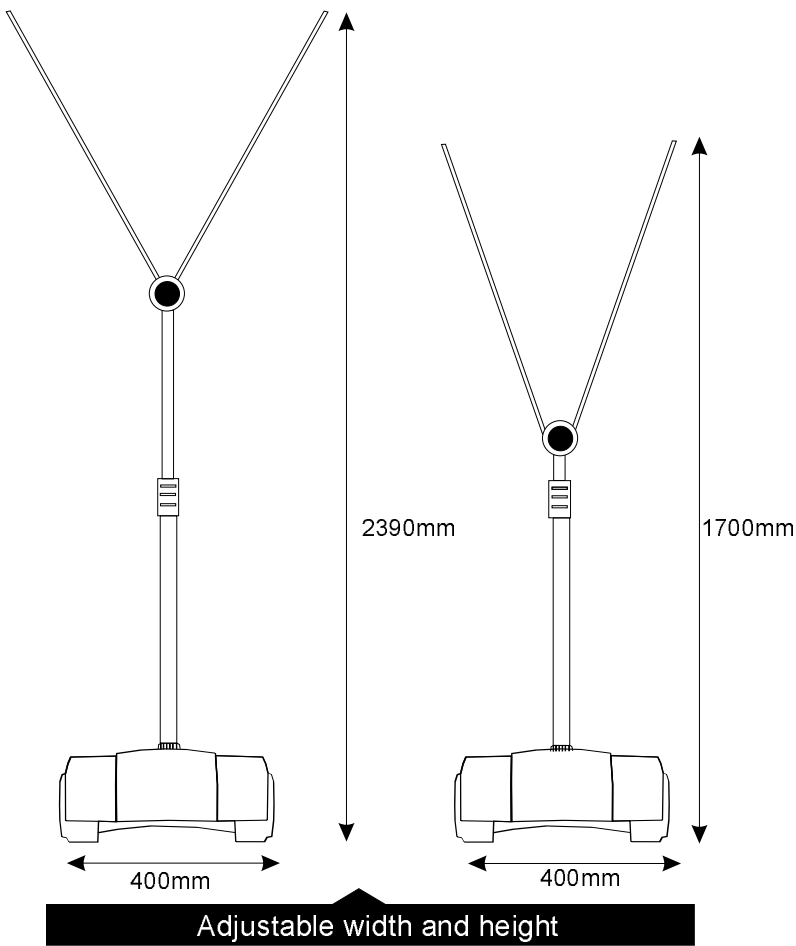

Y-BAND

outdoor

Specifications

Base dimension

Carton

Weight base empty 4.5kg
 Weight base full 22kg
 Base takes 17lt of water

Weights

- Suitable for eyeleted reinforced PVC banners or any material that will take eyelets.
- Edges do not need to be turned but hem at top and bottom of your banner will strengthen eyelets
- Center hole in eyelets needs a minimum dia of 15mm
- For maximum stability tilt base forward to fill to maximum level. (17 lts)
- In severe weather banner should be removed.