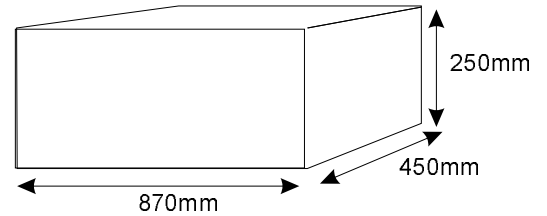

Y-BAND

outdoor

Specifications

Base dimension

Carton

Weight base empty 4.5kg
 Weight base full 22kg
 Base takes 17lt of water

Weights

- Suitable for eyeleted reinforced PVC banners or any material that will take eyelets.
- Edges do not need to be turned but hem at top and bottom of your banner will strengthen eyelets
- Center hole in eyelets needs a minimum dia of 15mm
- For maximum stability tilt base forward to fill to maximum level. (17 lts)
- In severe weather banner should be removed.