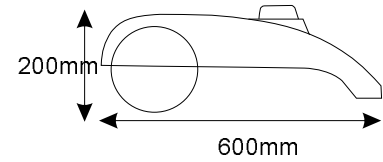

Y-BAND

outdoor

Specifications

Base dimension

Carton

Weight base empty 4.5kg
 Weight base full 22kg
 Base takes 17lt of water

Weights

- Suitable for eyeleted reinforced PVC banners or any material that will take eyelets.
- Edges do not need to be turned but hem at top and bottom of your banner will strengthen eyelets
- Center hole in eyelets needs a minimum dia of 15mm
- For maximum stability tilt base forward to fill to maximum level. (17 lts)
- In severe weather banner should be removed.