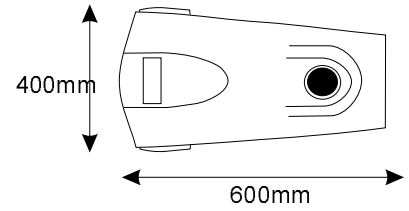

Y-BAND

outdoor

Specifications

Base dimension

Carton

Weight base empty 4.5kg
 Weight base full 22kg
 Base takes 17lt of water

Weights

- Suitable for eyeleted reinforced PVC banners or any material that will take eyelets.
- Edges do not need to be turned but hem at top and bottom of your banner will strengthen eyelets
- Center hole in eyelets needs a minimum dia of 15mm
- For maximum stability tilt base forward to fill to maximum level. (17 lts)
- In severe weather banner should be removed.